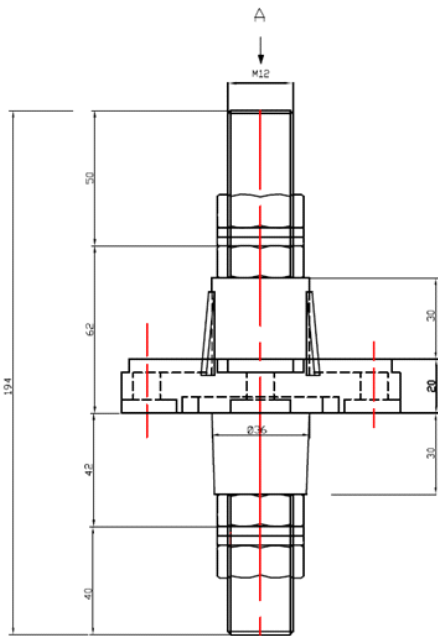

ROD BUSHING

LE-RB 1/250-194

LE-RB 1/500-204

LE-RB 1/750-204

Product Code	Voltage Ur (kV)	Current Ir (A)	Dimensions (mm)	
			Length	Dia
LE-RB 1/250-194	1	250	194	12
LE-RB 1/500-204	1	500	204	20
LE-RB 1/750-204	1	750	204	24