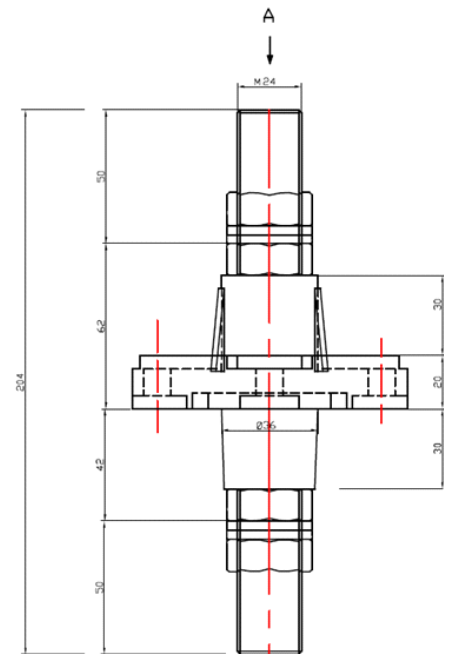

ROD BUSHING

LE-RB 1/250-194

LE-RB 1/500-204

LE-RB 1/750-204

Product Code	Voltage Ur (kV)	Current Ir (A)	Dimensions (mm)	
			Length	Dia
LE-RB 1/250-194	1	250	194	12
LE-RB 1/500-204	1	500	204	20
LE-RB 1/750-204	1	750	204	24