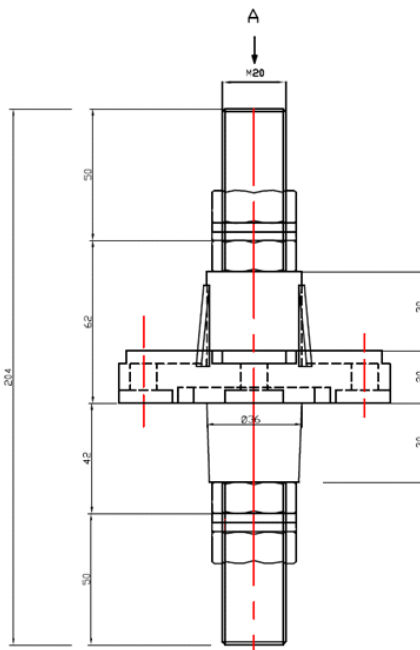

ROD BUSHING

LE-RB 1/250-194

LE-RB 1/500-204

LE-RB 1/750-204

Product Code	Voltage Ur (kV)	Current Ir (A)	Dimensions (mm)	
			Length	Dia
LE-RB 1/250-194	1	250	194	12
LE-RB 1/500-204	1	500	204	20
LE-RB 1/750-204	1	750	204	24