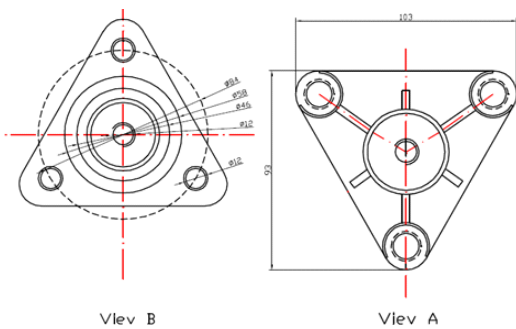

ROD BUSHING

LE-RB 1/250-194

LE-RB 1/500-204

LE-RB 1/750-204

Product Code	Voltage Ur (kV)	Current Ir (A)	Dimensions (mm)	
			Length	Dia
LE-RB 1/250-194	1	250	194	12
LE-RB 1/500-204	1	500	204	20
LE-RB 1/750-204	1	750	204	24